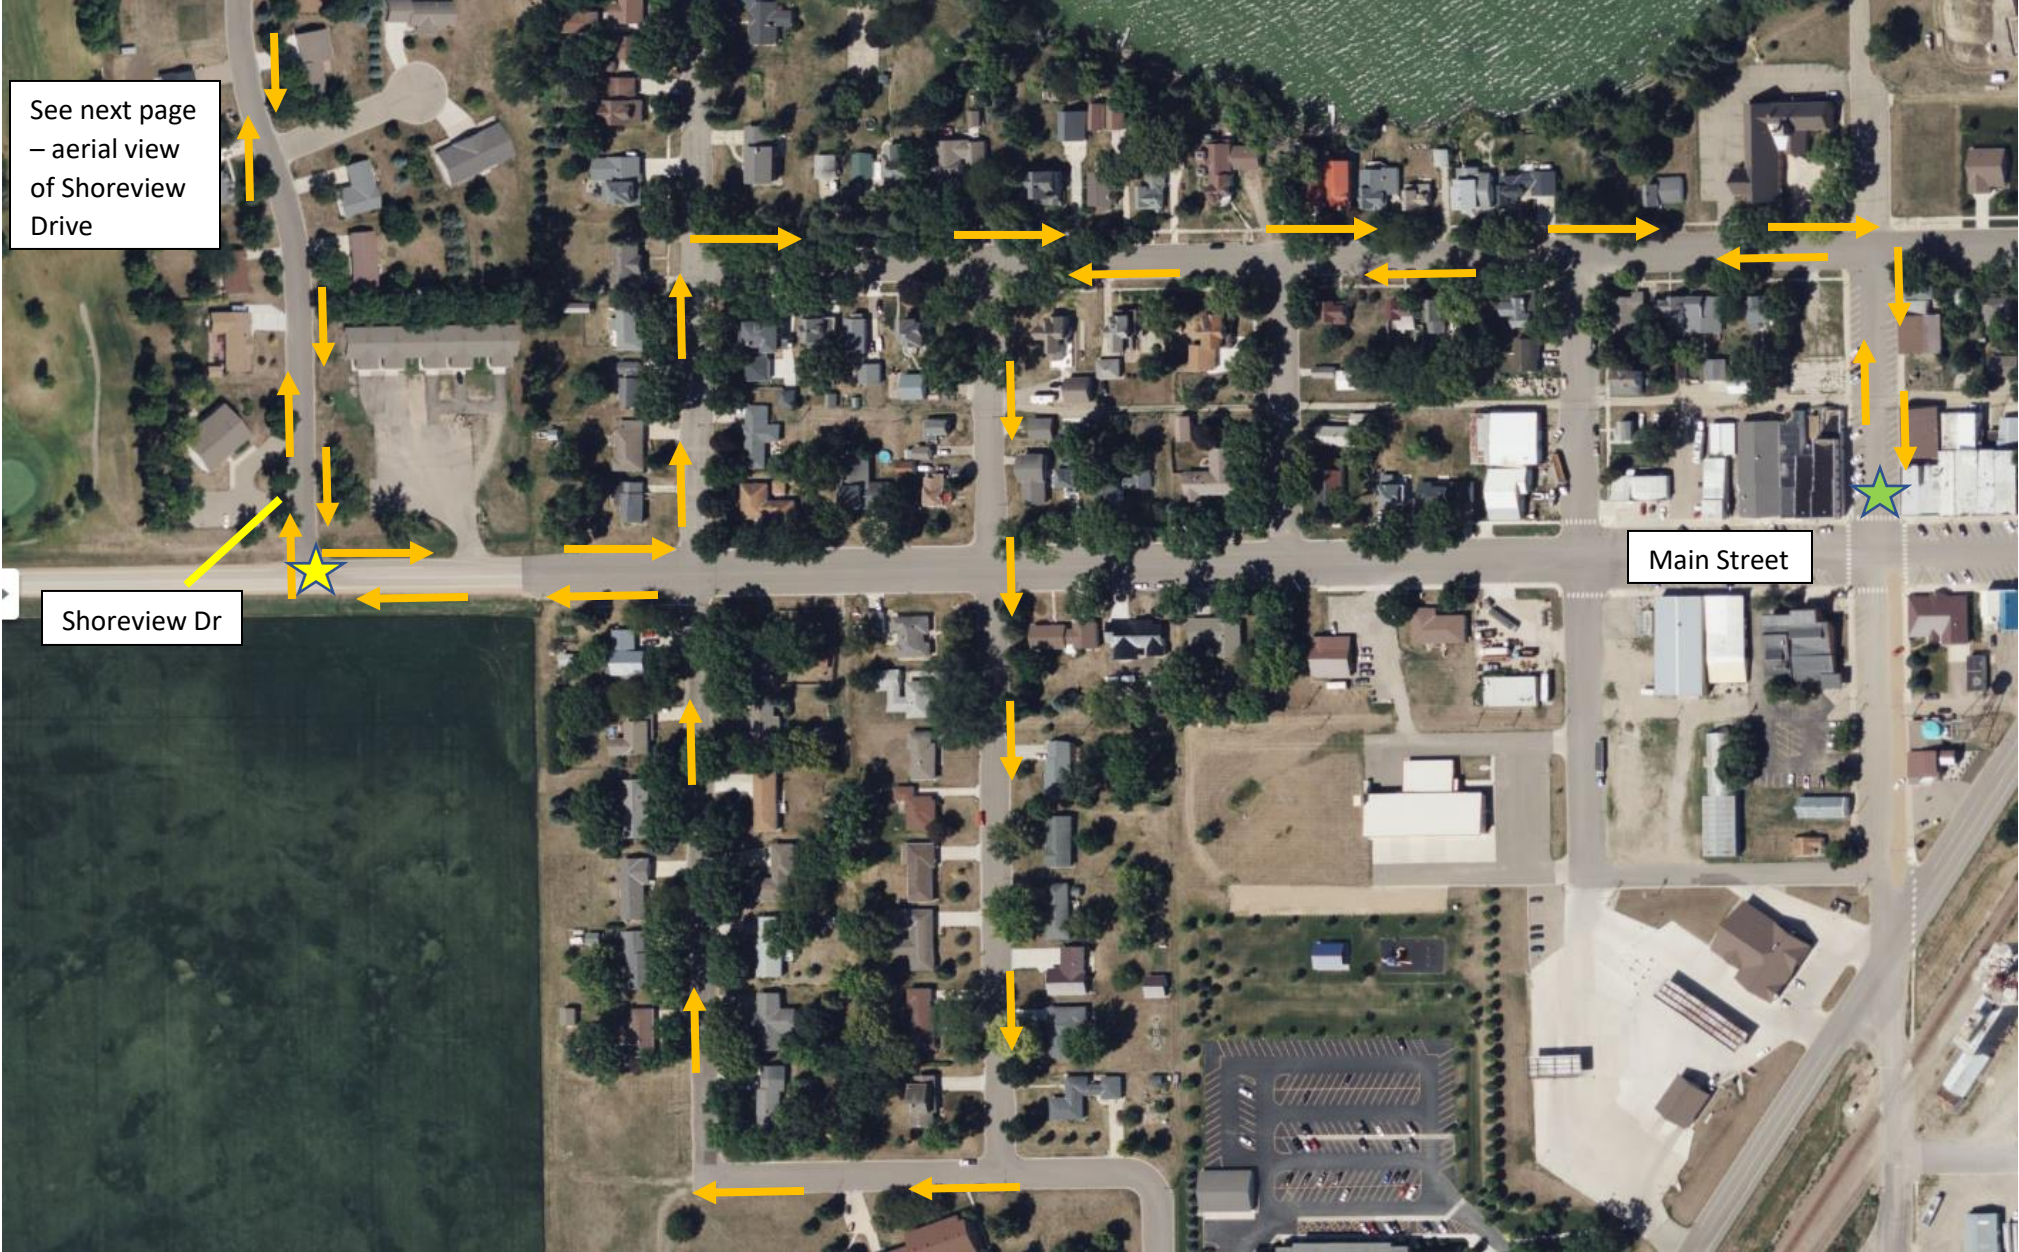

Halloween Hustle 5K route

★ Starts and ends between the old grocery store and Lotus 507 (formerly Hot Looks)

★ Route goes all the way down Shoreview Drive to the cul-de-sac at the end and then all the way back to Main St (see page 2 for aerial view)

Aerial view of Shoreview Drive